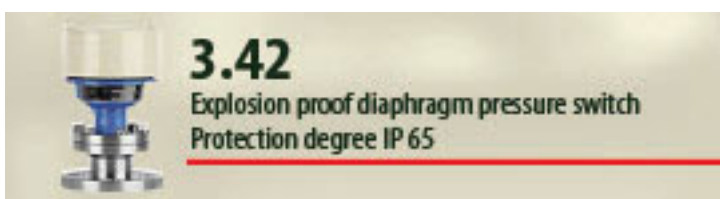

EXPLOSION PROOF PRESSURE SWITCHES

[3.40](#)

[3.42](#)

3.43

Explosion proof diaphragm pressure switch
Protection degree IP 65

[3.43](#)

3.45

Explosion proof diaphragm pressure switch
Protection degree IP 65

[3.45](#)

3.48

Differential explosion proof diaphragm
pressure switch - Protection degree IP 65

[3.48](#)

3.49

Differential explosion proof diaphragm
pressure switch - Protection degree IP 65

[3.49](#)

[Vendor Information](#)