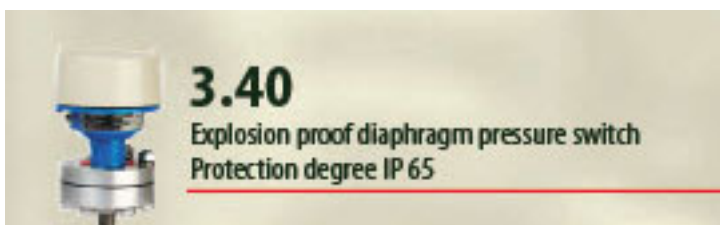

EXPLOSION PROOF PRESSURE SWITCHES

[3.40](#)

[3.42](#)

3.43

Explosion proof diaphragm pressure switch
Protection degree IP 65

[3.43](#)

3.45

Explosion proof diaphragm pressure switch
Protection degree IP 65

[3.45](#)

3.48

Differential explosion proof diaphragm
pressure switch - Protection degree IP 65

[3.48](#)

3.49

Differential explosion proof diaphragm
pressure switch - Protection degree IP 65

[3.49](#)

[Vendor Information](#)